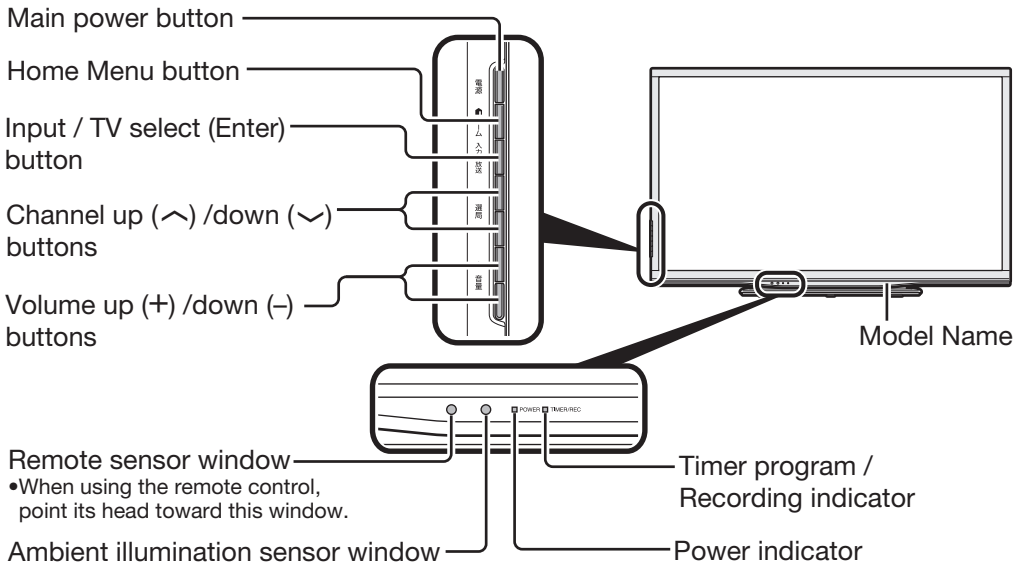

English Guide

Part Names

Front view